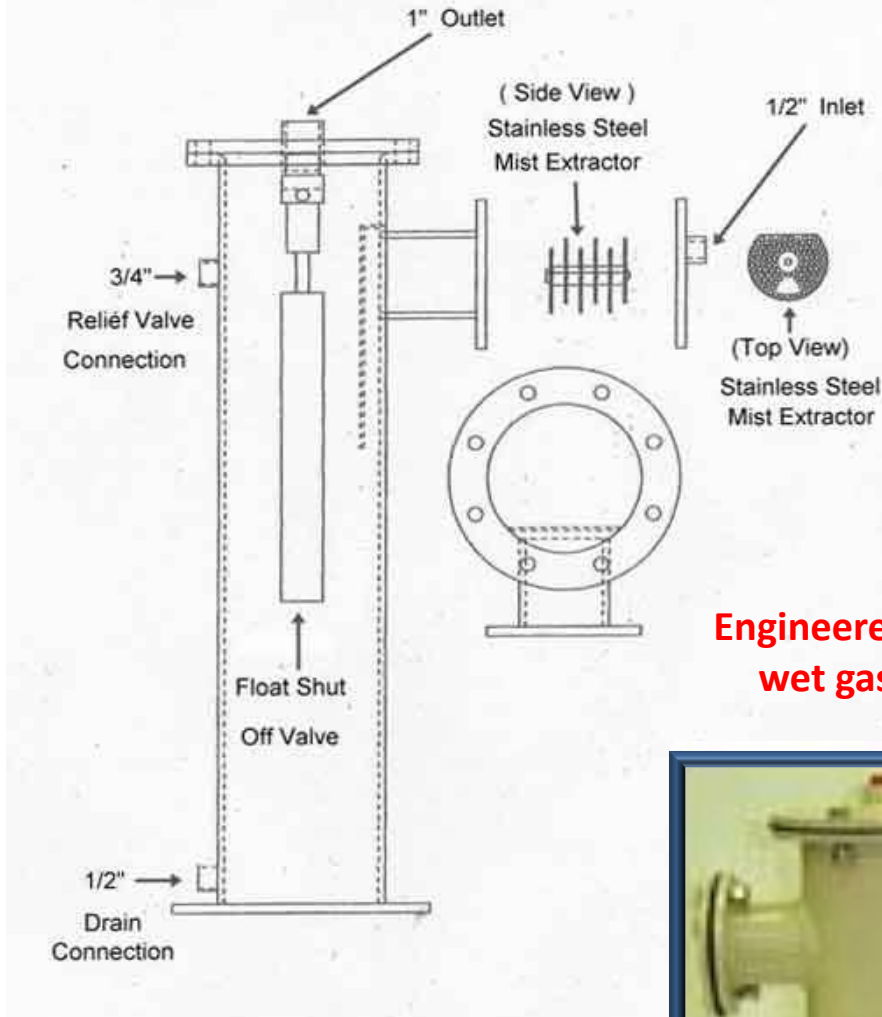

Lightning Industries Scrubber Pot

Engineered for use in
wet gas systems

- Rating: 125PSI
- Stainless Steel Mist Extractor screen that can be removed for cleaning
- Internal Float shut off valve

Lightning Industries
A Domenari Company